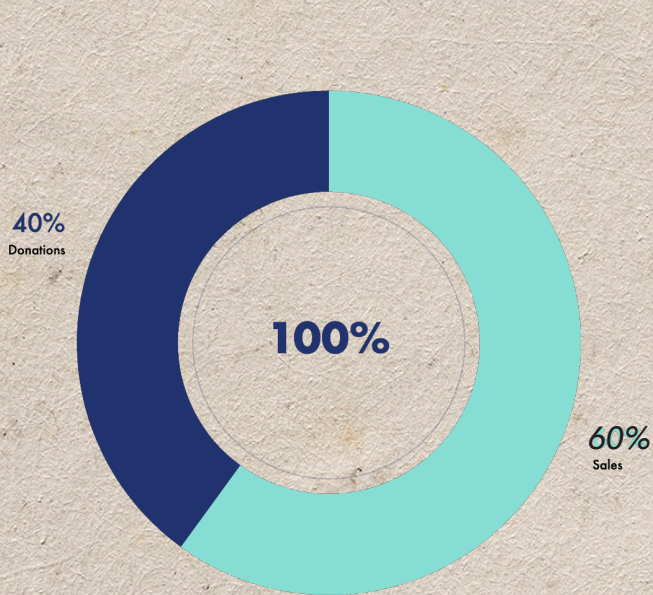

2020 Financials

Our net sales and your contributions fund the distribution of resources to those who cannot afford them. We are committed to faithful stewardship of these God-given resources.

Based on our 2020 budget of $816,650

Financial information reflects unaudited figures as of January 11, 2021 and are subject to adjustments. Financial statements and audit reports are available upon request.