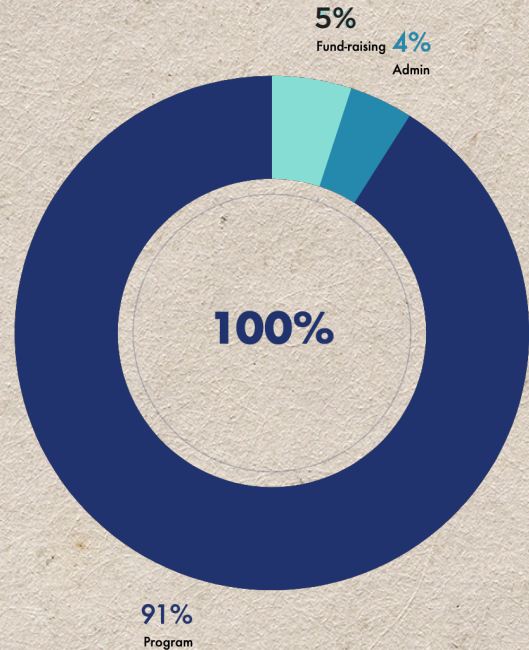

2020 Financials

Our net sales and your contributions fund the distribution of resources to those who cannot afford them. We are committed to faithful stewardship of these God-given resources.

Based on our 2020 budget of $816,650

Financial information reflects unaudited figures as of January 11, 2021 and are subject to adjustments. Financial statements and audit reports are available upon request.