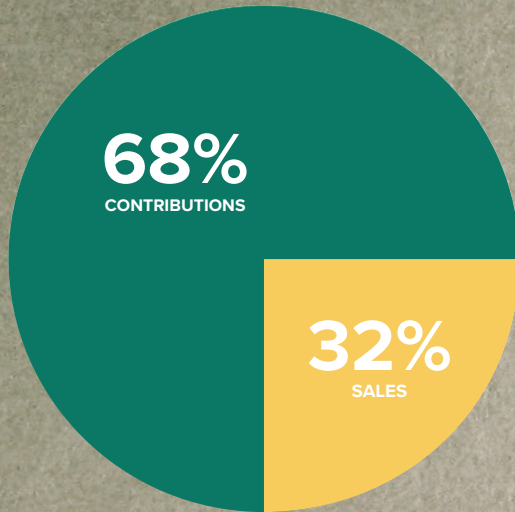

Philip, Zambia

AND MOMENTS LIKE THIS ONE.

This past April, you helped us train and equip 510 Romanian pastors.

Thank you for being a part of their story.

“Thank you very much for this ministry of putting great Bible books in the hands of preachers in Romania. This a great need, a well-invested resource, and only God and time can tell the impact of this ministry over many churches, preachers and souls. We appreciate this resource very much.”
Emi Moisa, Romania

2018 // FINANCIALS

Our net sales and your contributions fund the distribution of resources to those who cannot afford them. We are committed to faithful stewardship of these God-given resources.

Based on our 2018 budget of \$1,145,150