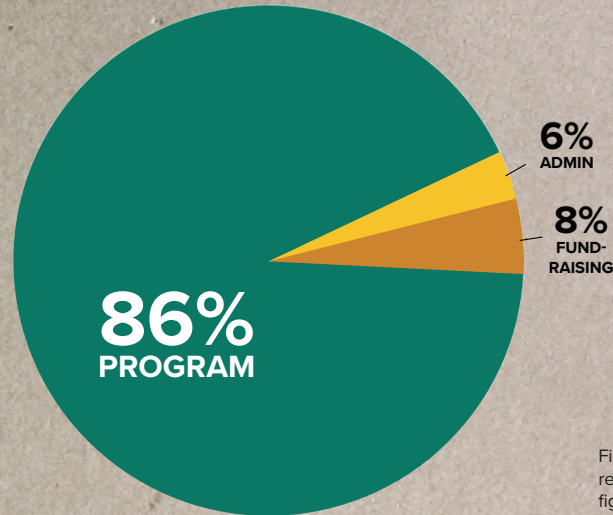

Philip, Zambia

AND MOMENTS LIKE THIS ONE.

This past April, you helped us train and equip 510 Romanian pastors.

Thank you for being a part of their story.

“Thank you very much for this ministry of putting great Bible books in the hands of preachers in Romania. This a great need, a well-invested resource, and only God and time can tell the impact of this ministry over many churches, preachers and souls. We appreciate this resource very much.”
Emi Moisa, Romania

2018 // FINANCIALS

Our net sales and your contributions fund the distribution of resources to those who cannot afford them. We are committed to faithful stewardship of these God-given resources.

Based on our 2018 budget of \$1,145,150